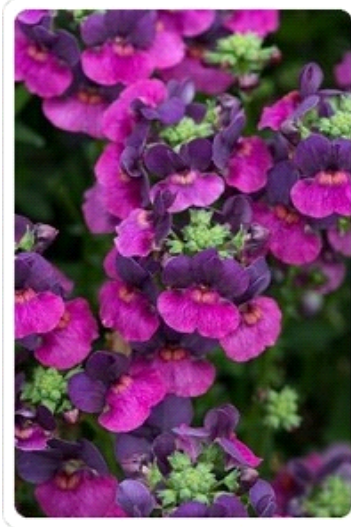

=18	NEW	Calibrachoa Can Can® Double OrangeTastic
=18	NEW	Salvia Purple & Bloom
=18	NEW	Trixi® Blue Baroque

NEW Nemesia 'Lady™ Lisa' (P)

Voted for by visitors as their overall favourite Annual Plant variety

There appears to be an almost insatiable market demand for Nemesia. This is somewhat driven by the incredible advances of breeders to develop outstanding colour breaks such as those in the Lady™ and Sundae series coupled with their reliability for growers in pot production, great retail colour presence and outstanding garden performance in all weathers.

One of 4 outstanding new colour additions for 2021 to the Lady™ series of British bred Nemesia, Lisa remained a clear leader throughout the summer trials.

Its remarkably large, exquisite bicolor flowers have a most unique clean deep colouring, a light scent and is quite different from many other varieties currently on the market. The long flower performance and strong, yet compact and controlled habit makes Lady™ Lisa ideal for 10cm - 1 litre retail pot sales.