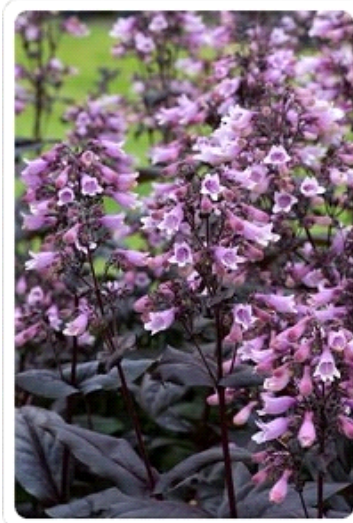

NEW Penstemon Dakota™ Burgundy (P)

Superb spring foliage and high impact retail summer Perennial!

A unique border Penstemon with rich glossy, purple black foliage and lavender-violet flowers in June through to July.

Compared to 'Dark Towers', its nearest rival, Dakota™ Burgundy is shorter and more compact with stronger foliage colour and a better retail presentation. We grew these varieties side by side in our Trials and it was clear which our visitors preferred!

Once the flowers have faded the seed heads are very showy and the foliage darkens again making it another feature to extend the season in the garden. The stems with seed heads make attractive 'cuts' for flower arrangements.

Dakota™ burgundy is a tough, super hardy Perennial with a garden spread of 30cm and flowering height of 45cm. Attractive to pollinators.