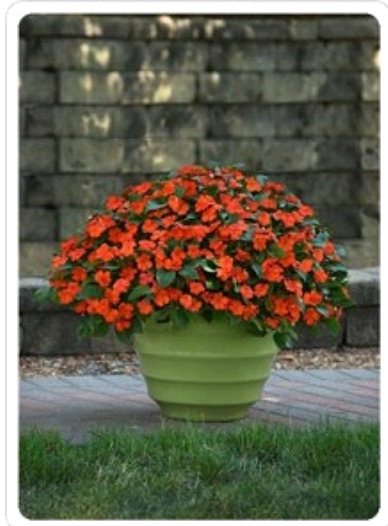

Busy Lizzies are back!... Without the risk!

*NEW Beacon™ Exhibits High Resistance to Impatiens Downy Mildew*

New Impatiens Beacon bred by PanAmerican Seed® and distributed in the UK by Ball Colegrave, offers high resistance to Plasmopara obducens, the cause of Impatiens downy mildew.