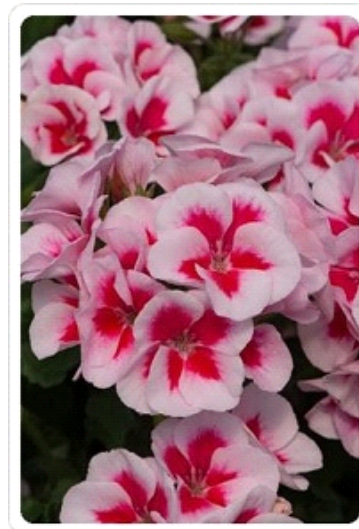

NEW Geranium 'Sunrise® Smokey Eye™ White (P)

A versatile interspecific Zonal with a very free-branching and spreading habit!

'Sunrise® Smokey Eye™ White' is one of two outstanding new Geraniums ideal for the fast expanding basket and patio container market (also available in Sunrise® Smokey Eye™ Pink).

The large, early and abundant flower heads with their clear 'smokey' edge and distinctive hot pink central flash make this variety really stand-out from other Geraniums at point of sale.

Its excellent balance of foliage and flower makes Sunrise® Smokey Eye™ ideal for 11-15cm pots.

Once planted, the foliage and flowers will neatly mound and gently lap just over the edge of

baskets and containers to make a very desirable and tidy planter in the garden.
Height 25-30cm.

Available in a Ball 104 plug tray with high impact colour labels available.