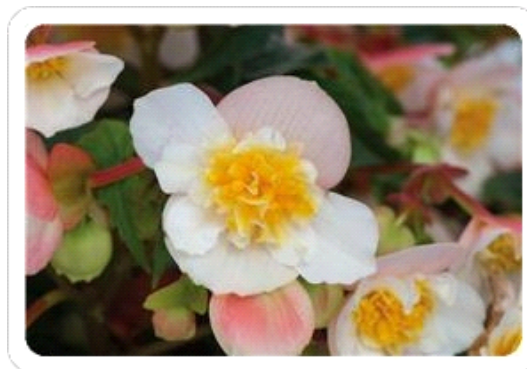

Results of the 2018 Summer Open Day 'Blue Flag' Trial at Ball Colegrave to identify our visitors Favourite Variety

Position		Overall Total Votes
1	NEW 2019	Geranium Sunrise® Smokey Eye™ White (P)
2	NEW 2019	Verbena Showboat Mango Orange (P)
3	NEW 2019	Begonia Shooting Star (P)
4 =		Delphinium F1 Aurora Blue
4 =		Verbena Showboat Midnight (P)
6 =		Alstroemeria Inticancha® Passion (P)
6 =		Zinnia Zahara Red
8	NEW 2019	Calibrachoa Can Can™ Double Pinkmania (P)
9	NEW 2019	Petunia Easy Wave™ Red Improved