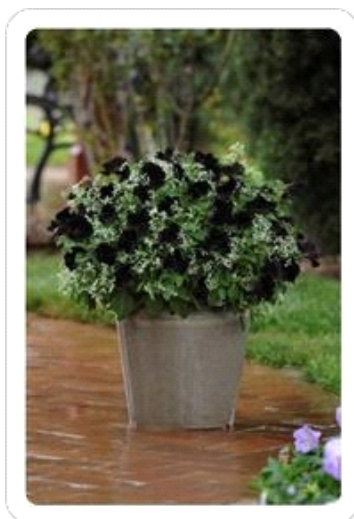

'**Black Velvet**' is a perfect fit for premium baskets and containers, this combo-friendly Petunia partners well with almost any other colour because as any fashion conscious shopper knows .....black goes with anything! These upright and mounded plants are early to flower, have a tightly branched habit and are filled with colour all season long. Height and spread: 8 - 12" (20 - 30 cm).

Look out for these plants this Spring in packs and pots in Garden Centres nationwide and ready planted patio tubs to simply pick up and drop onto your Patio this Summer. Plants are also available through most mail order companies.