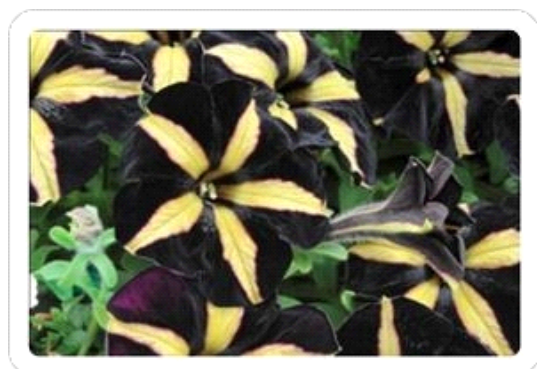

Petunia x hybrida 'Phantom'

Petunia 'Phantom' is a unique black and yellow variety guaranteed to bring style to any setting!

Give gardens a stylish edge with pinwheel-stripe 'Phantom' Petunias. Sleek and sophisticated, this astonishing new Petunia has a black base colour with a distinctive yellow star, blushed around the edges with a dark purple pink. Many people don't consider mixing black into their garden colour palette, but it looks great in containers and window boxes. This new annual is easy to grow and has a long blooming season.

'Phantom' has the appearance of a chic lady, but requires much less maintenance! Far from being demanding, these beautiful Petunias continue to flower through the warmest Summers, and thrive in slightly dry conditions. With an upright, mounding habit and good weather resistance, this unique variety will add a touch of class and draw admiring (and envious) glances all round! Plants reach 30 cm in height and spread, and flower profusely from May to the first frosts.

Available from Thompson & Morgan as Jumbo Plugs. Also available in selected Garden Centres nationwide as plants in 10.5 cm, 11 cm and 13 cm pots and as hanging baskets.