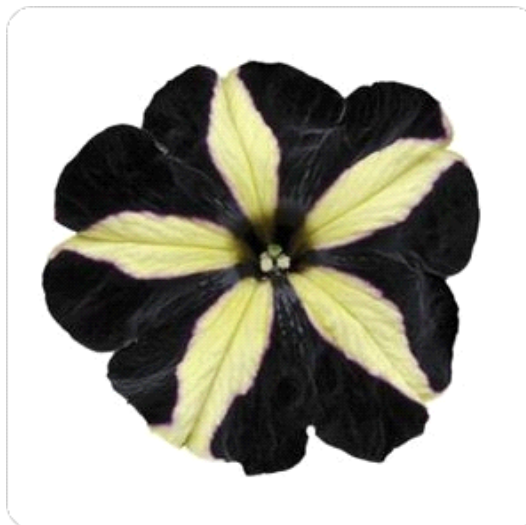

Petunia x hybrida 'Phantom'

Petunia 'Phantom' is a unique black and yellow variety guaranteed to bring style to any setting!

Give gardens a stylish edge with pinwheel-stripe 'Phantom' Petunias. Sleek and sophisticated, this astonishing new Petunia has a black base colour with a distinctive yellow star, blushed around the edges with a dark purple pink. Many people don't consider mixing black into their garden colour palette, but it looks great in containers and window boxes. This new annual is easy to grow and has a long blooming season.

'Phantom' has the appearance of a chic lady, but requires much less maintenance! Far from being demanding, these beautiful Petunias continue to flower through the warmest Summers, and thrive in slightly dry conditions. With an upright, mounding habit and good weather resistance, this unique variety will add a touch of class and draw admiring (and envious) glances all round! Plants reach 30 cm in height and spread, and flower profusely from May to the first frosts.

Available from Thompson & Morgan as Jumbo Plugs. Also available in selected Garden Centres nationwide as plants in 10.5 cm, 11 cm and 13 cm pots and as hanging baskets.