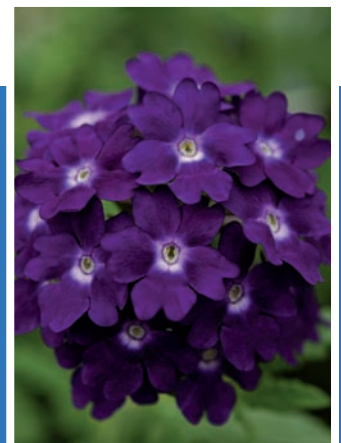

Verbena Aztec™

The rich velvety colours of Aztec™ will mark this official occasion beautifully, adding a celebration of early colour to your pots, baskets and containers.

Create your own display with...

Dark Red (P)

White Improved (P)

Blue Velvet (P)

Verbena Aztec™ Dark Red, White Improved and Blue Velvet (P)