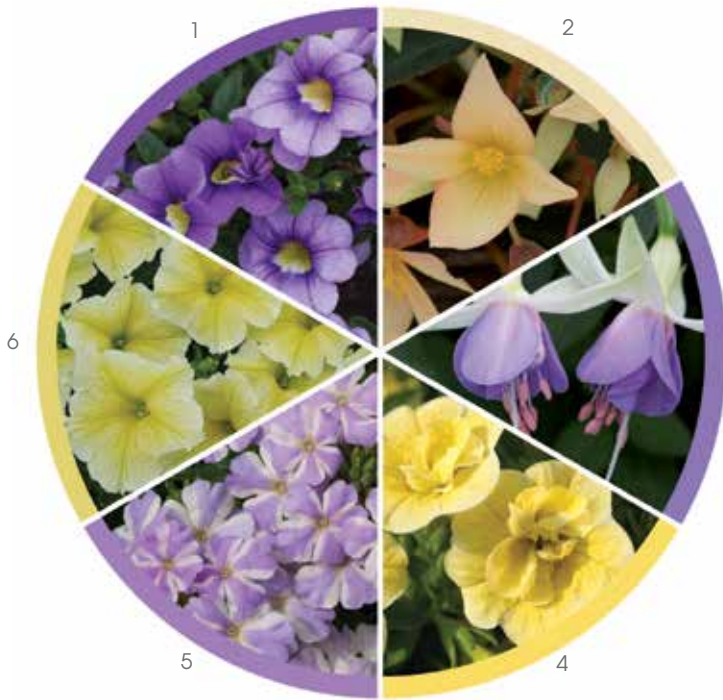

HANGING BASKET

- 1 **Calibrachoa** Cabaret™ Sky Blue (P)
- 2 **Begonia** F1 Starshine Yellow
- 3 **Fuchsia** Buds of May Star Wars
- 4 **Calibrachoa** Can Can™ Double Lemon (P)
- 5 **Verbena** Voodoo Lavender Star (P)
- 6 **Petunia** F1 Easy Wave® Yellow