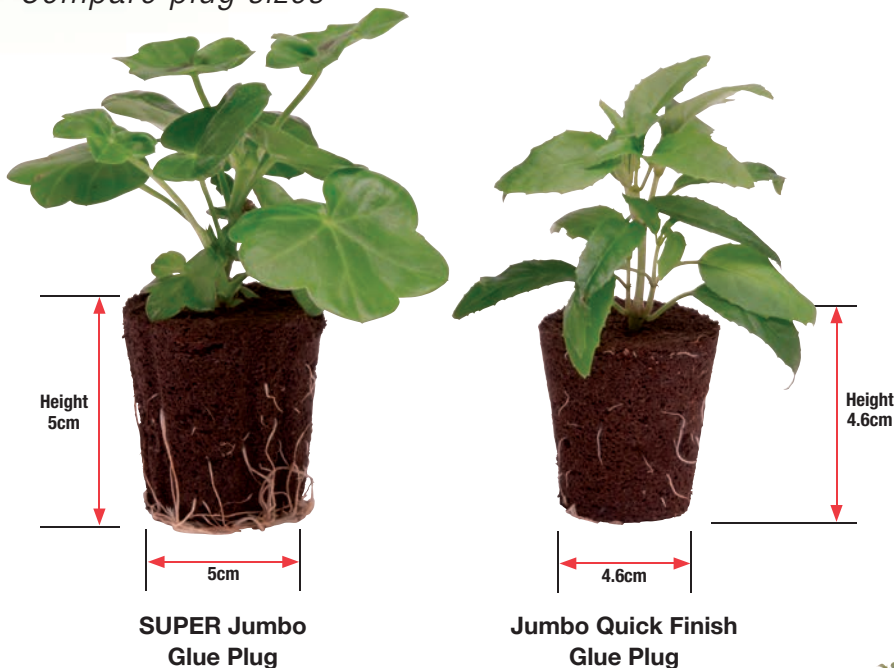

# QUICK FINISH Jumbo Plugs

*Larger Plug for a Quicker Finish.*

*Jumbo Plugs produce 9cm pot production in just two weeks*

Ball Colegrave Jumbo Plugs are a Quick Finish Glue Plug product that is easy to handle and quick to establish. All subjects are well developed, the majority stopped with good breaks developed. Establishment is very fast with 9cm typically finished in two weeks from potting. Furthermore, the Glue Plug has a reduced peat content and is therefore a more environmentally friendly product.

*Compare plug sizes*

- Easy to handle
- Quick to establish
- Reduced peat glue plug
- 100 plus summer colour varieties
- Royalty and labels included in price (Exceptions are indicated)
- Available for immediate delivery
- **GREAT SAVINGS FOR VOLUME ORDERS!**
- Ideal for baskets, containers, pot bedding, and...