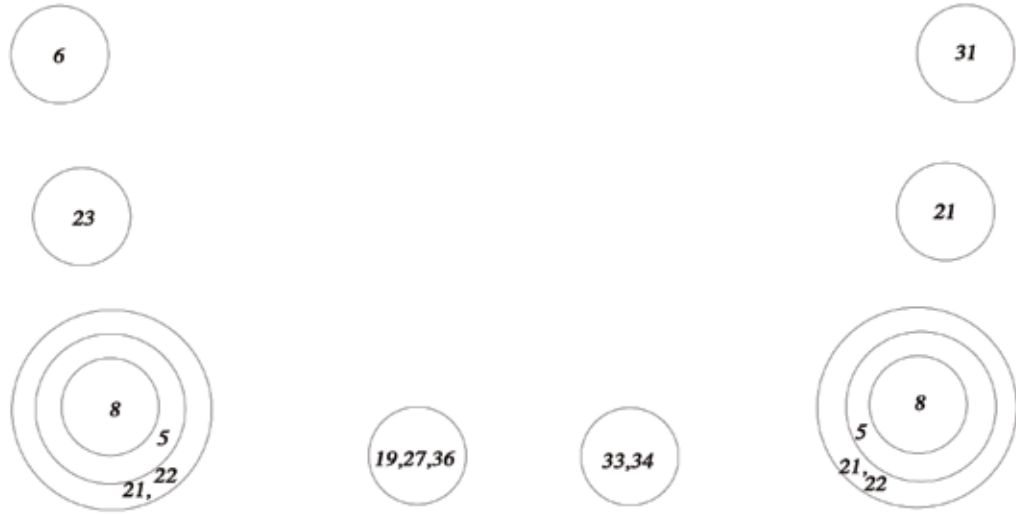

Proud Gardener

GARDEN

Planting Plan

The Proud Gardener Garden: Variety Recommendations

- Argyranthemum Reflection Pink (P)
- Begonia F1 Majestic White Pink Picotee
- Begonia F1 On Top Sunset Shades
- Begonia Glowing Embers (P)
- NEW** Begonia Lovebirds (P)
- NEW** Begonia Truffle Cream (P)
- NEW** Bidens Golden Eye (P)
- NEW** Calibrachoa Can Can™ Double Light Pink (P)
- Coreopsis Rising Sun
- Cosmos Sonata Pink Blush Premium
- Dahlia Dahlietta™ Surprise Kelly (P)
- Dahlia Dahlietta™ Surprise Paula (P)
- Dahlia Gallery Art Deco (P)
- Dahlia Happy Single Kiss (P)
- Dahlia Happy Single Wink (P)
- Dianthus Corona Cherry Magic Improved
- Diascia Aurora Dark Pink (P)
- Digitalis F1 Dalmatian Rose
- Gaillardia F1 Mesa Peach
- Geranium F1 Horizon Divas Violet Picotee
- Geranium Ivy Leaf - Semi Double Guillou Blanche Roche (P)
- Geranium Ivy Leaf - Semi Double Precision Burgundy Red (P)
- Geranium Ivy Leaf - Single Supreme Burgundy White (P)
- Geranium Zonal - Stella pa® Pelargonium Fireworks® Bicolour (P)
- Geranium Zonal Fantasia Deep Rose Splash (P)
- Geranium Zonal Fantasia Light Pink Splash (P)
- Lantana Lucky™ Flame Improved (P)
- Nemesia Berrie White (P)
- Petunia - Patio Pinstripe (P)
- Petunia F1 Frenzy™ Orchid
- Petunia F1 Shock Wave™ Deep Purple
- Petunia Littletonia® Pink (P)
- Rudbeckia Tiger Eye Gold
- Sanvitalia Gold Crown (P)
- Verbena Aztec™ Burgundy Wink (P)
- Zinnia Zahara Double Fire