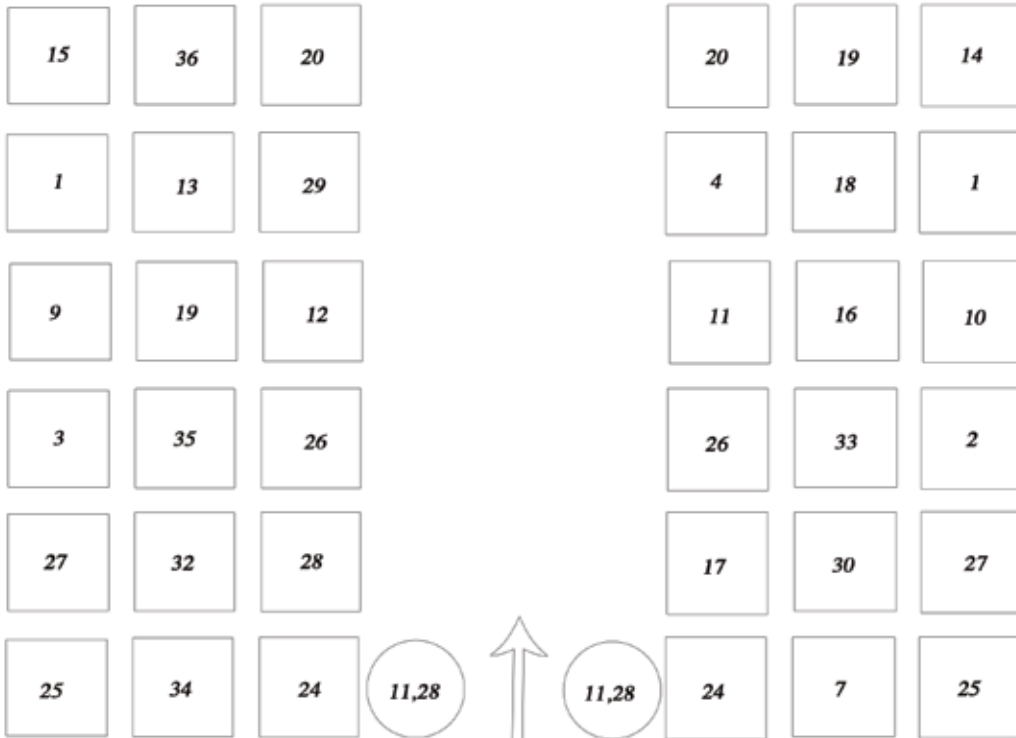

Proud Gardener

GARDEN

Planting Plan

The Proud Gardener Garden: Variety Recommendations

- Argyranthemum Reflection Pink (P)
- Begonia F1 Majestic White Pink Picotee
- Begonia F1 On Top Sunset Shades
- Begonia Glowing Embers (P)
- NEW** Begonia Lovebirds (P)
- NEW** Begonia Truffle Cream (P)
- NEW** Bidens Golden Eye (P)
- NEW** Calibrachoa Can Can™ Double Light Pink (P)
- Coreopsis Rising Sun
- Cosmos Sonata Pink Blush Premium
- Dahlia Dahlietta™ Surprise Kelly (P)
- Dahlia Dahlietta™ Surprise Paula (P)
- Dahlia Gallery Art Deco (P)
- Dahlia Happy Single Kiss (P)
- Dahlia Happy Single Wink (P)
- Dianthus Corona Cherry Magic Improved
- Diascia Aurora Dark Pink (P)
- Digitalis F1 Dalmatian Rose
- Gaillardia F1 Mesa Peach
- Geranium F1 Horizon Divas Violet Picotee
- Geranium Ivy Leaf - Semi Double Guillou Blanche Roche (P)
- Geranium Ivy Leaf - Semi Double Precision Burgundy Red (P)
- Geranium Ivy Leaf - Single Supreme Burgundy White (P)
- Geranium Zonal - Stella pa® Pelargonium Fireworks® Bicolour (P)
- Geranium Zonal Fantasia Deep Rose Splash (P)
- Geranium Zonal Fantasia Light Pink Splash (P)
- Lantana Lucky™ Flame Improved (P)
- Nemesia Berrie White (P)
- Petunia - Patio Pinstripe (P)
- Petunia F1 Frenzy™ Orchid
- Petunia F1 Shock Wave™ Deep Purple
- Petunia Littletonia® Pink (P)
- Rudbeckia Tiger Eye Gold
- Sanvitalia Gold Crown (P)
- Verbena Aztec™ Burgundy Wink (P)
- Zinnia Zahara Double Fire