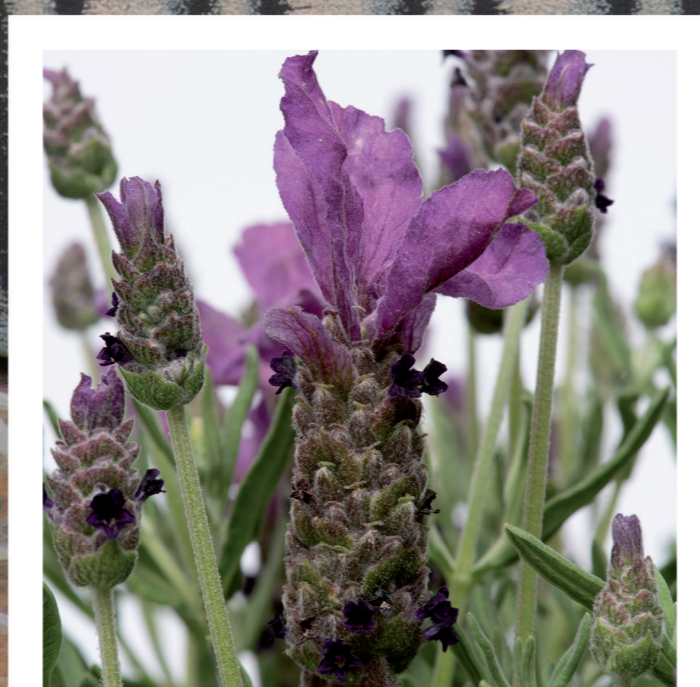

Butterfly Garden[®]

LAVANDULA

*Super Neat French
Lavender With Long-Lasting
Flowers Which The Pollinators
Just Love!*

Early Summer Improved

Pink Summer

White Giant Improved