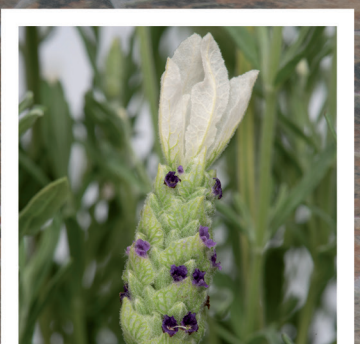

Butterfly LAVANDULA Garden®

*Super Neat French
Lavender With Long-Lasting
Flowers Which The Pollinators
Just Love!*

Early Summer Improved

Pink Summer

White Giant Improved